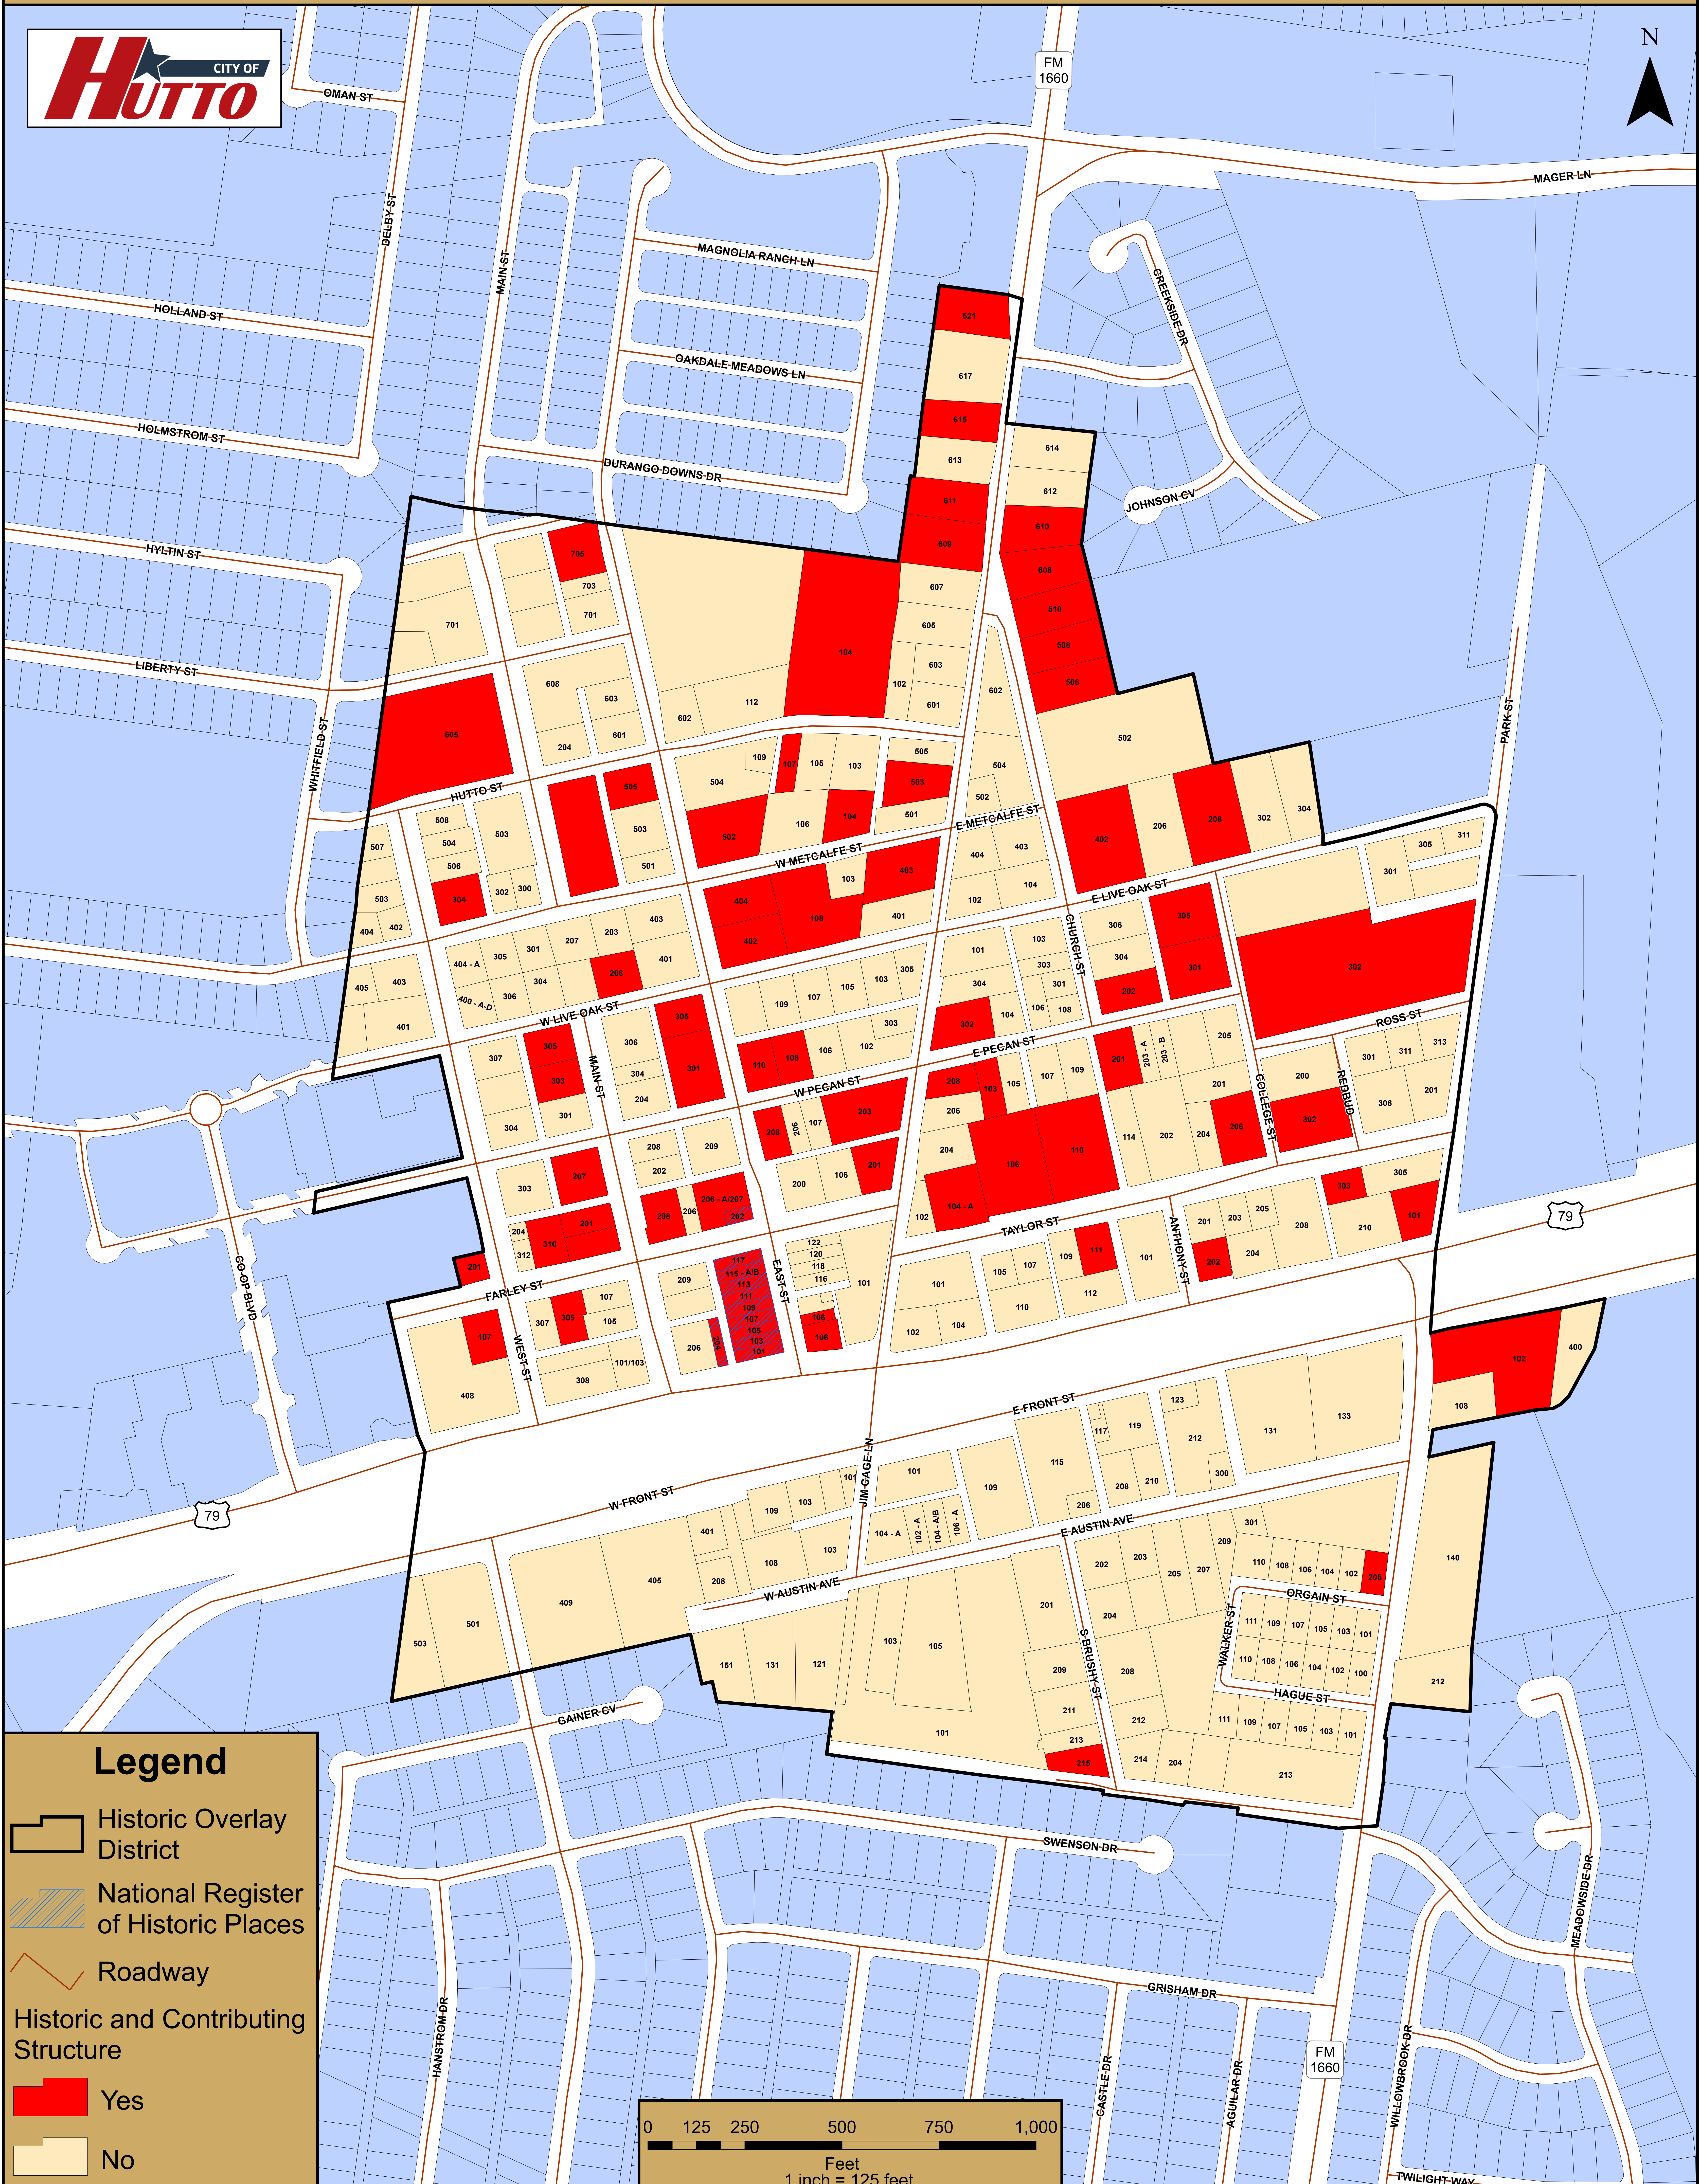

City of Hutto Historic and Contributing Structures Map

Legend

- Historic Overlay District
- National Register of Historic Places
- Roadway
- Historic and Contributing Structure
 - Yes
 - No