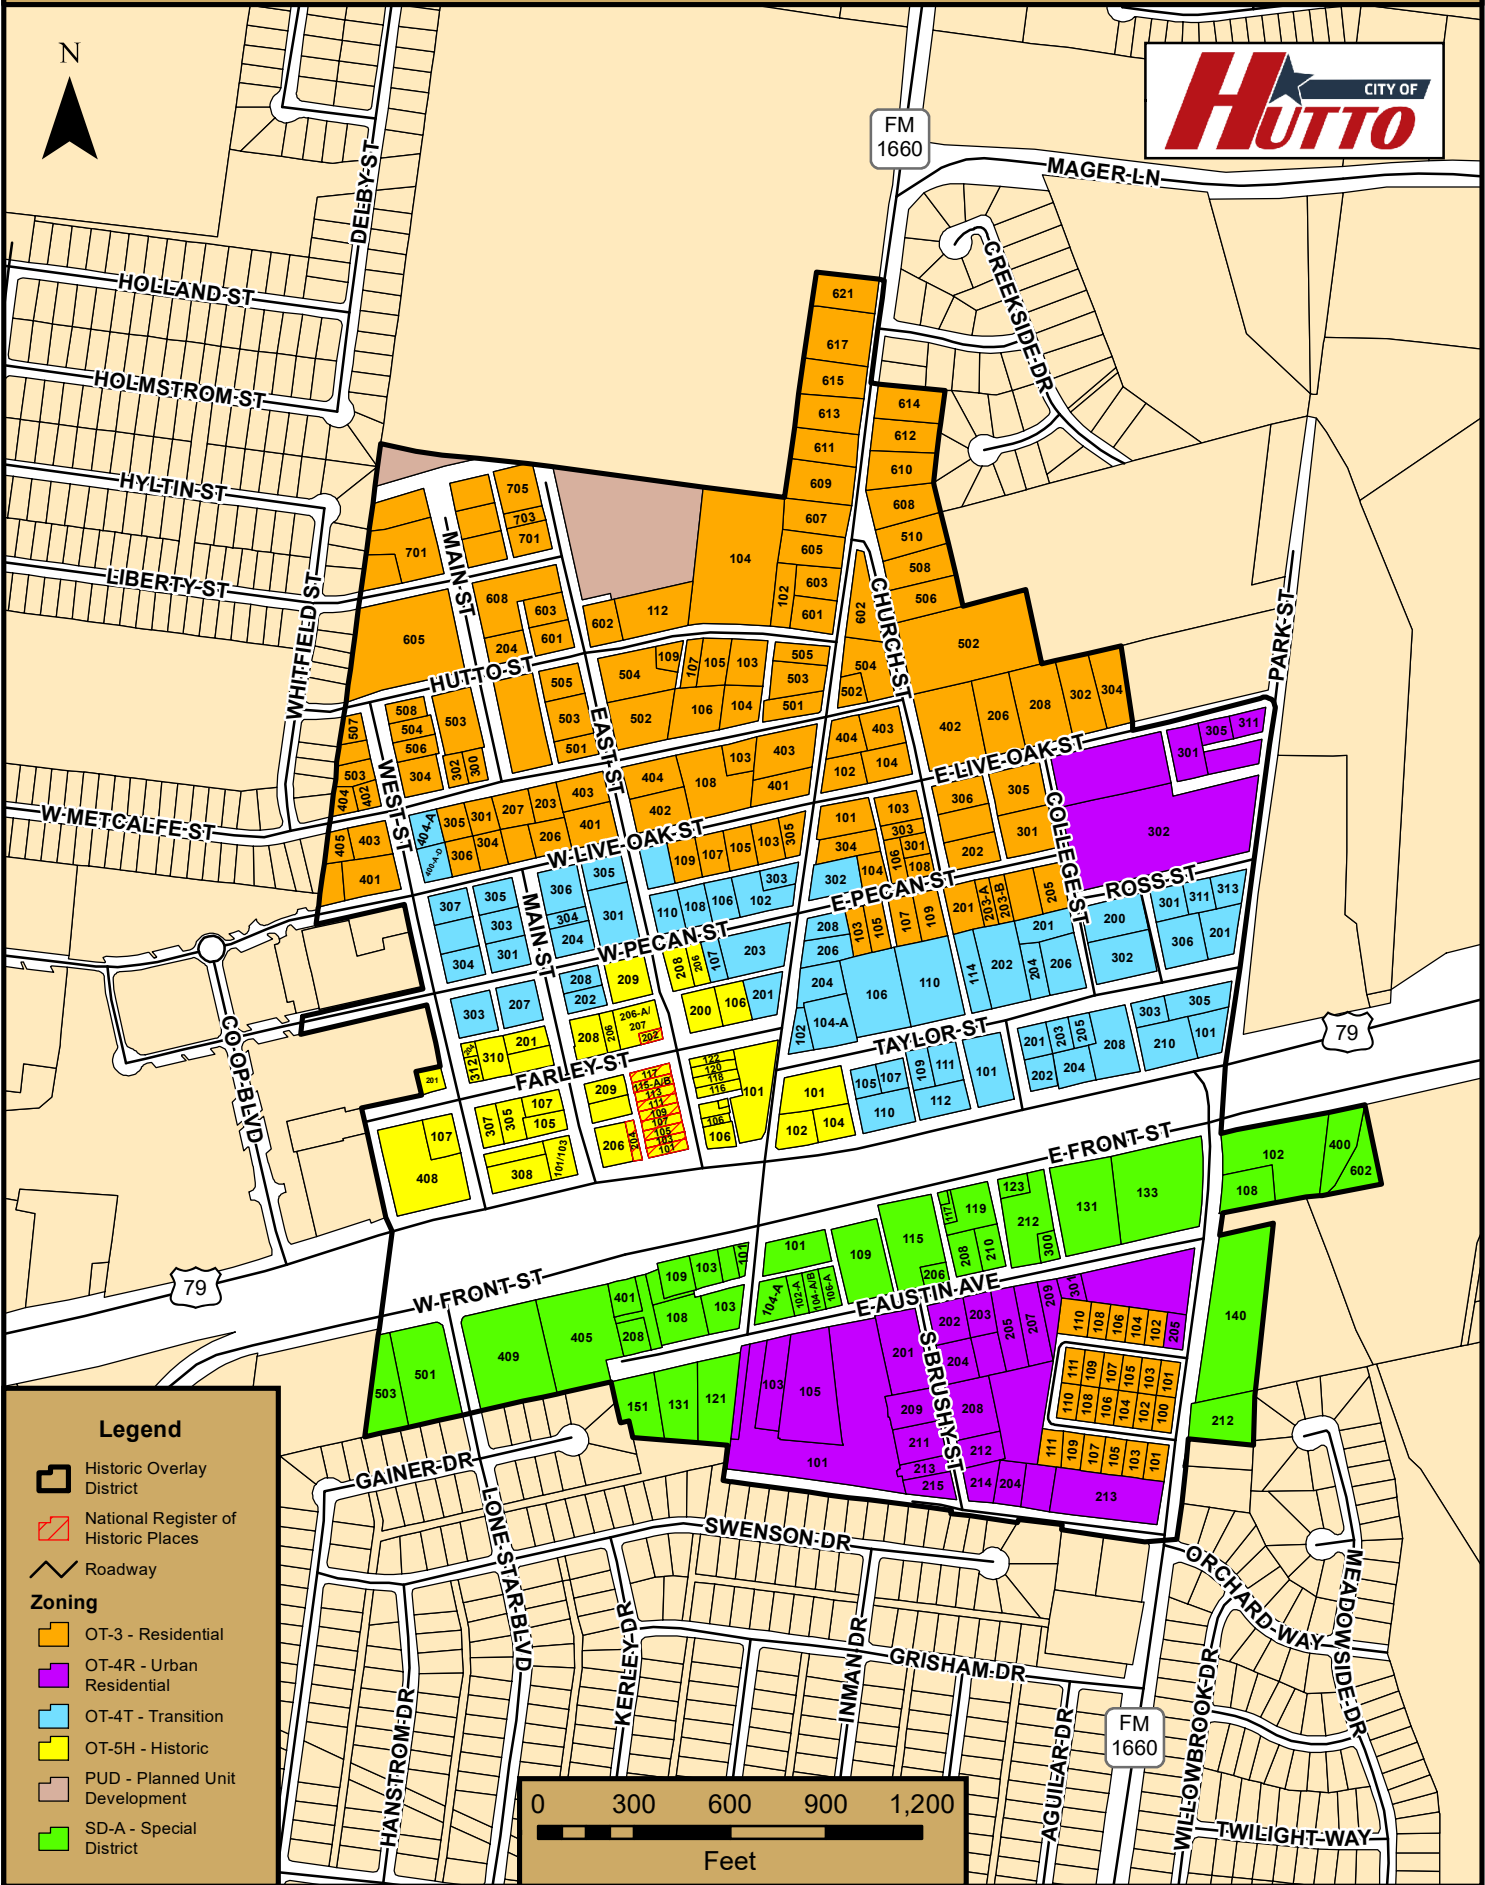

City of Hutto Historic District Zoning Map

Legend

- Historic Overlay District
- National Register of Historic Places
- Roadway
- Zoning**
- OT-3 - Residential
- OT-4R - Urban Residential
- OT-4T - Transition
- OT-5H - Historic
- PUD - Planned Unit Development
- SD-A - Special District